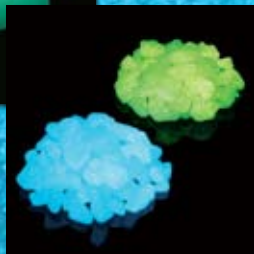

AVAILABLE IN TWO COLORS

Day

Night

IDEAL FOR USE IN:

- NIGHT CLUBS
- EXIT CORRIDORS
- OUTDOOR WALKWAYS
- STAIRWELLS
- DECORATIVE ACCENTS

VELUNA COMES IN TWO CONFIGURATIONS:

BRICK

Size: 60 mm (thick) x 97 mm (wide, surface side) x 197 mm (length)
[2-3/8" x 3-7/8" x 7-3/4"]