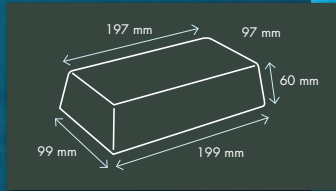

AVAILABLE IN TWO COLORS

Day

Night

IDEAL FOR USE IN:

- NIGHT CLUBS
- EXIT CORRIDORS
- OUTDOOR WALKWAYS
- STAIRWELLS
- DECORATIVE ACCENTS

VELUNA COMES IN TWO CONFIGURATIONS:

BRICK

Size: 60 mm (thick) x 97 mm (wide, surface side) x 197 mm (length)
[2-3/8" x 3-7/8" x 7-3/4"]

Weight: 5 lb

PANEL

Size: 18 mm (thick) x 447 mm x 443 mm
[11/16" x 17-5/8" x 17-5/8"]

Weight: 9 lb / ft²

© Sept 2009 Technical Glass Products. Technical Glass Products, TGP America and One Source. Many Solutions. are registered trademarks of Technical Glass Products. This information is intended for general reference only. For current listing details, please call Technical Glass Products.