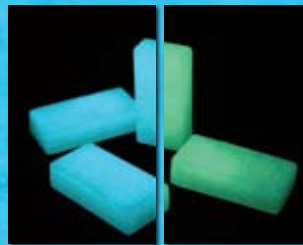

ARCHITECTURAL
one source. many solutions.®

GLASS THAT GLOWS

You've never seen anything quite like this before: Veluna is luminescent glass that radiates a gentle glow once a room is dark. With just 20 minutes of exposure to fluorescent or natural light, Veluna will glow for more than an hour. The longer the exposure, the longer light will emanate from Veluna.

Available in photo luminescent panels or bricks, Veluna works repeatedly, each time it is renewed by its light source. Whether you're using it as a design element or as an emergency precaution to light high traffic areas in the event of a power outage, Veluna provides a unique solution to your architectural needs.

AVAILABLE IN TWO COLORS

Day

Night

IDEAL FOR USE IN:

- NIGHT CLUBS
- EXIT CORRIDORS
- OUTDOOR WALKWAYS
- STAIRWELLS
- DECORATIVE ACCENTS

VELUNA COMES IN TWO CONFIGURATIONS:

BRICK

Size: 60 mm (thick) x 97 mm (wide, surface side) x 197 mm (length)
[2-3/8" x 3-7/8" x 7-3/4"]